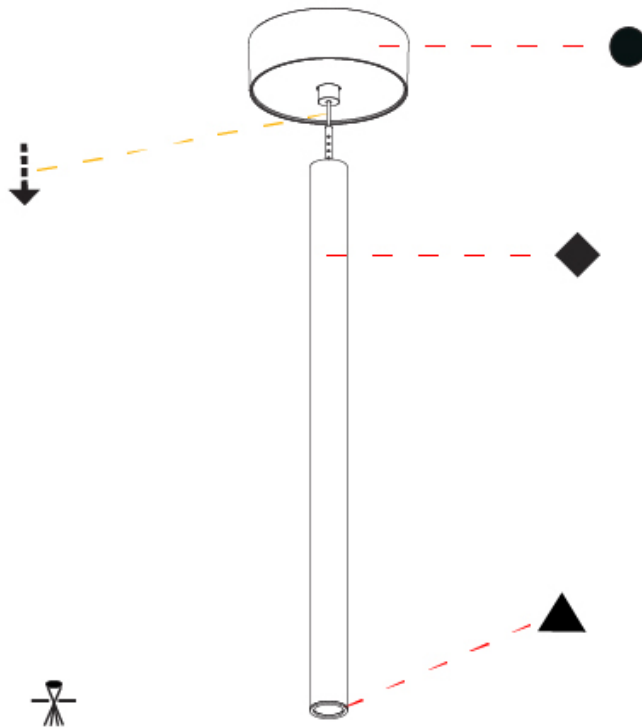

#### OPTICAL

Optic°: 24 / 32 / 58

## HANGOVER PLUG SHINE MONOPOINT SURFACE CANOPY SUSPENSION

A30849-

PROJECT \_\_\_\_\_

TYPE \_\_\_\_\_

SPECIFIER \_\_\_\_\_

QUANTITY \_\_\_\_\_

DATE \_\_\_\_\_

A