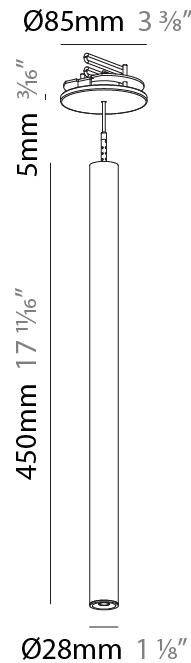

ELECTRICAL

Lamp Type: LED (Zhaga Standard)
Input Wattage (W): 6.4
Total Output Wattage (W): 6
Dimming: Tri-Mode (Non-Dimming and Phase Dimming (120Vac only) and 0-10V Dimming)
Driver Included: Yes
Driver Location: External
Driver Type: Constant Current - Universal
Driver Class: Class 2
Housing: ENCP3 w/Quick Connect
Input Voltage (V): 120 - 277
Constant Current (MA): 500

LED

Number of LEDs: 1
Color Temperature (°K): 2700 / 3000 / 3500 / 4000
Max. Delivered Lumen (lm): Max 381 / 404 / 426 / 438
Nominal Lumen (lm): 460 / 487 / 514 / 528
CRI: >90 CRI
Lamp Life (hrs): 50000

OPTICAL

Reflector°: 20 / 26 / 56

RATINGS AND CERTIFICATIONS

Certified By: CSA Certified to UL and CSA Standards

IP20 © 2024, T 1800-388-3382, F 416-247-9319, www.zaneen.com

Available for International specifications by adding 'INT' at the end of the existing Model #. For assistance on 'custom' specifications, contact zteam@zaneen.com. In a constant effort to supply the best product, we reserve the right to change specifications or materials without notice. The most recent specification sheets are found at zaneen.com